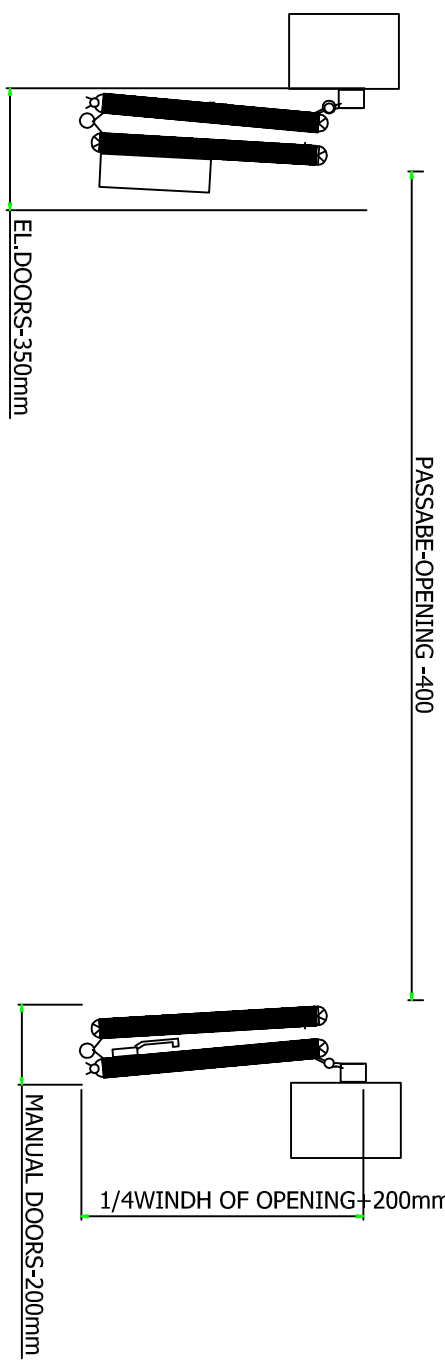

BUILDING PREPARATION – SPACE CONDITIONS – FOLDING DOORS
 2+2
 INTO
 THE
 OPENING

1/4 WINDH OF OPENING + 200mm

Technik System CZ s.r.o.
 System 8
 5/6 Et. Rynkov and Režekna
 Vyhovell HANDELI Jaroslav
 7/01/2006