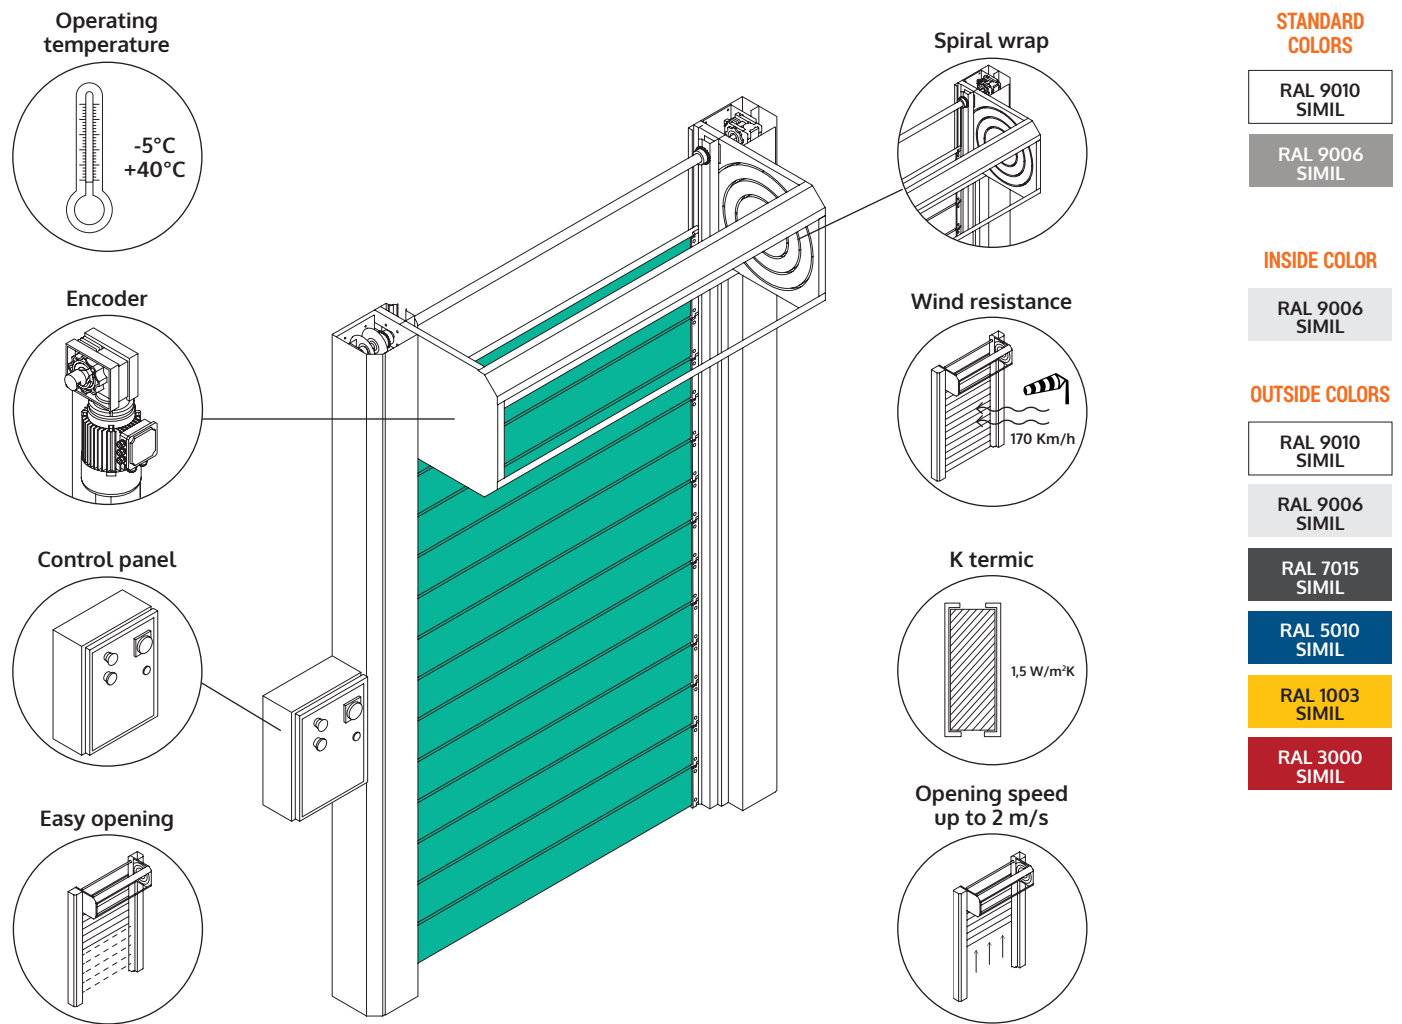

Thermicroll

Spiral ISO 50

The top of the range between insulated doors Thermicroll® provides the best performance in terms of speed, security and isolation, combined with an attractive aesthetic look; it is suitable for both inside and outside applications.

RETAIL	INDUSTRY	LOGISTIC	REFRIGERATION	GARAGE	AIRPORT	PORT	GENERAL USE
😊	😊	😊		😊	😊	😊	😊

PARAMETERS	TECHNICAL AND OPERATING SPECIFICATIONS	
APPLICATION	Inside and outside	
MAX CLEAR DIMENSIONS	6500 x 6500 mm	
OPENING SPEED	Up to 2 m/s (depending on the size)	
CLOSING SPEED	~ 0,5 m/s	
K THERMIC	~ U = 1,5 W/m ² K (depending on the size)	
ACUSTIC	22 Db	
WATER PERMEABILITY	Class 3	
WIND PERMEABILITY	Class 3	
OPERATING TEMPERATURE	-5°C +40°C	
WIND RESISTANCE	CLASS	
L/H 3000 x 3000 mm	4	
L/H 5000 x 5000 mm	3	
L/H 6000 x 5000 mm	3	
STRUCTURE	STANDARD Galvanized steel	OPTIONAL Epoxy powder painted steel RAL
CURTAIN 50 mm	STANDARD OUTSIDE/INSIDE: pre-painted alluminium in standard RAL colors	OPTIONAL OUTSIDE: RAL pre-painted aluminium / steel
SPIRAL WRAP	Patented, in high density polyethylene PEHD 500	
GUIDES	Patented, in high density polyethylene PEHD 500	
CONTROL PANEL	Inverter 380 V with microprocessor	
POWER SUPPLY	400 V	
FREQUENCY	50/60 Hz	
LIMIT SWITCH	Encoder	
GEAR BOX / ENGINE	Asynchronous motorized with electric brake 110 V for intensive use high frequency	
EMERGENCY OPENING	STANDARD Manual crank release (counterweight)	OPTIONAL Manual chain release / UPS battery
SAFETY EDGE (EN 13241)	STANDARD Integrate in photocells barriers	OPTIONAL Anti-crushing sensor
WIRING	Waterproof IP 69 plug and play	
PHOTOCELLS	With 22 rays activated up to a height of 2500 mm	
DURABILITY	3,000,000 open/close cycles with standard maintenance every 6 months or every 150.000 cycles	